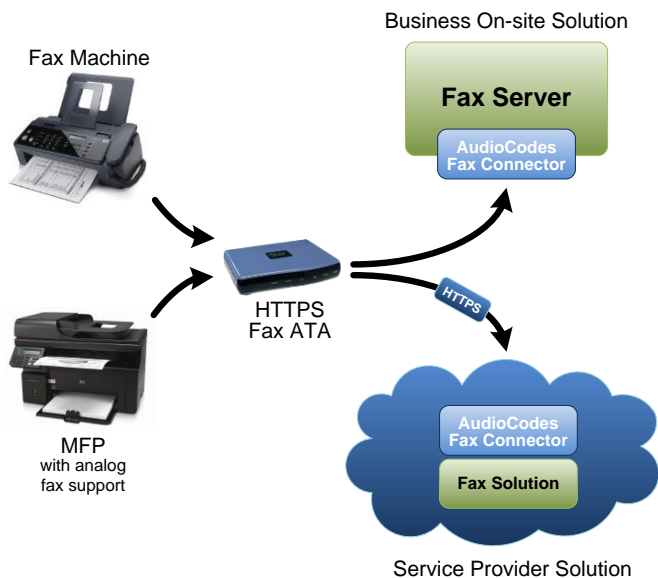

CONNECTION TO FAX SOLUTIONS

Flexibility and transparency are key for the AudioCodes Fax ATA solution, allowing businesses and providers easy methods to integrate reliable and secure connections to fax machines for their user base. The Fax Connector software can connect to fax solutions with the following methods.

- **Email / T.37** – Universal connections to fax solutions and virtual fax services using email based communication for simple integration. Includes Web-based user management tools for easy administration.
- **Web Service** – Simple and transparent API allows providers to integrate the Fax ATA via the Fax Connector to their existing fax server. Keeps all the management and account authentication within their existing systems.
- **Native Fax Server Connections** – Connections to leading fax servers are available making installation and management easy for businesses. Contact AudioCodes, OEM Partners or your fax server reseller or vendor for details and availability.