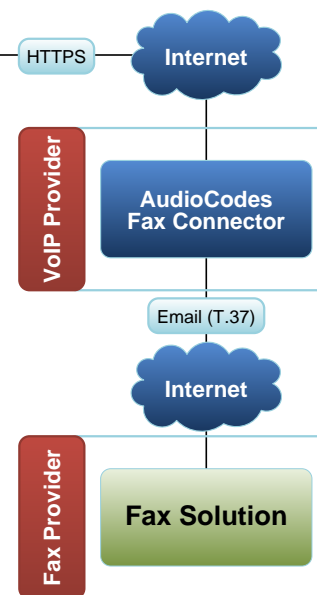

FAX CONNECTOR SOFTWARE

The solution includes the **Fax ATA** device and the **Fax Connector** which is backend software that connects the Fax ATA to existing fax solutions. The Fax Connector software is the connection point for deployed Fax ATAs and the fax solution that is sending or receiving faxes. It has two main functions, managing the HTTPS sessions of the connected Fax ATAs and communicating with fax solution that is sending or receiving faxes.

Contact us: www.audiocodes.com/info

Website: www.audiocodes.com | www.faxata.com

1 Fax Connector is installed with the premise-based business fax server. Uses native API to connect to the fax server.

2 Fax Connector is installed in the providers network. Uses Web Service API to connect to providers fax solution.

3 Fax Connector is installed in the VoIP Provider's network. Connection to the 3rd party Fax Service provider is via email (T.37).