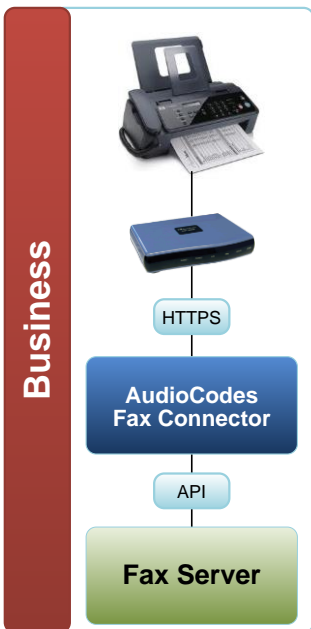

FAX CONNECTOR SOFTWARE

The solution includes the **Fax ATA** device and the **Fax Connector** which is backend software that connects the Fax ATA to existing fax solutions. The Fax Connector software is the connection point for deployed Fax ATAs and the fax solution that is sending or receiving faxes. It has two main functions, managing the HTTPS sessions of the connected Fax ATAs and communicating with fax solution that is sending or receiving faxes.

Contact us: www.audiocodes.com/info

Website: www.audiocodes.com | www.faxata.com

1 Fax Connector is installed with the premise-based business fax server. Uses native API to connect to the fax server.

2 Fax Connector is installed in the providers network. Uses Web Service API to connect to providers fax solution.