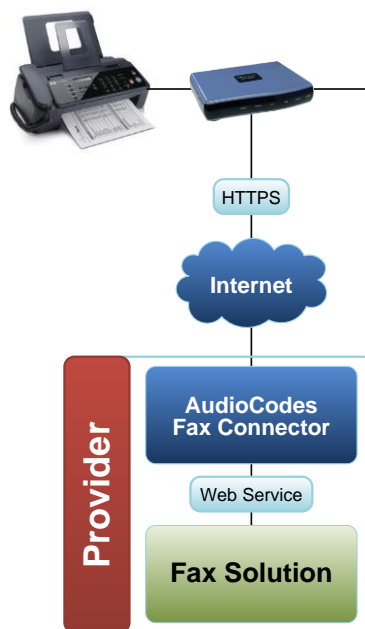

FAX CONNECTOR SOFTWARE

The solution includes the **Fax ATA** device and the **Fax Connector** which is backend software that connects the Fax ATA to existing fax solutions. The Fax Connector software is the connection point for deployed Fax ATAs and the fax solution that is sending or receiving faxes. It has two main functions, managing the HTTPS sessions of the connected Fax ATAs and communicating with fax solution that is sending or receiving faxes.

Contact us: www.audiocodes.com/info

Website: www.audiocodes.com | www.faxata.com

1 Fax Connector is installed with the premise-based business fax server. Uses native API to connect to the fax server.

2 Fax Connector is installed in the providers network. Uses Web Service API to connect to providers fax solution.